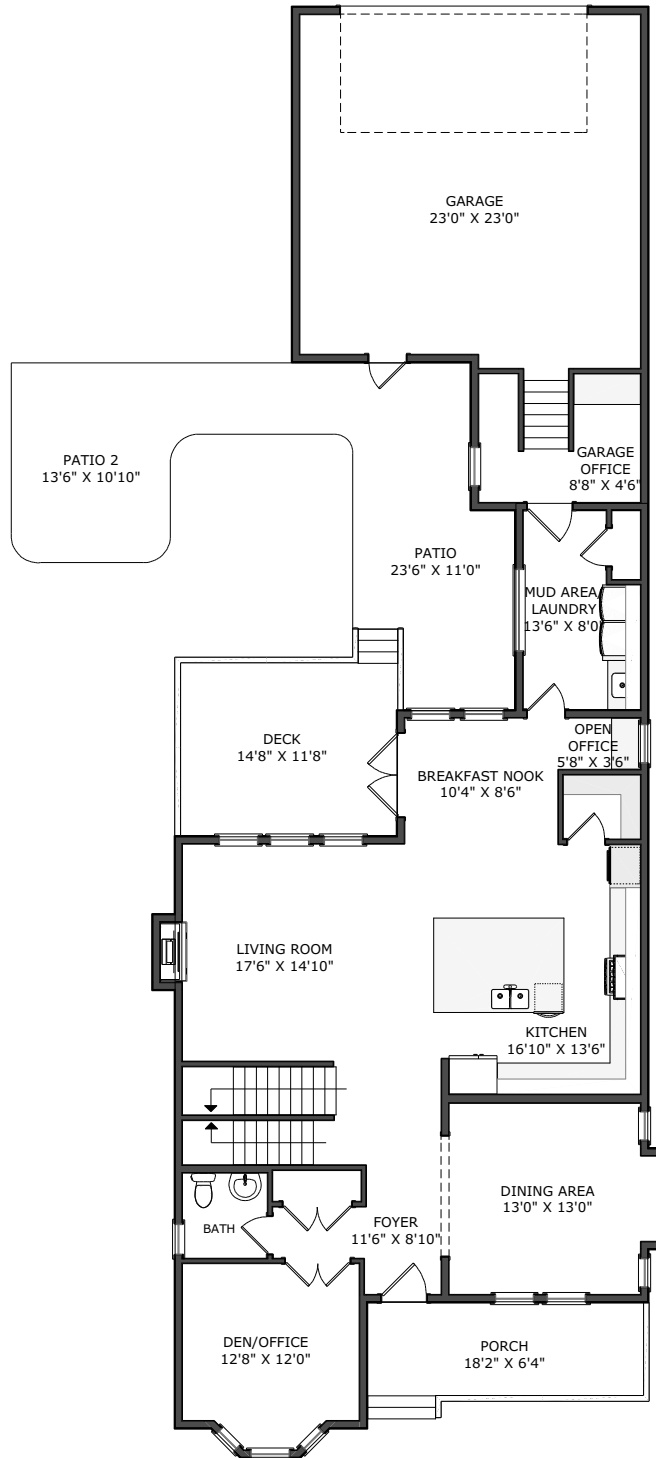

98 COOPERSTOWN COURT SW, AIRDRIE, AB  
MAIN - 1401.43 Sq.ft. / 130.19 m2  
RMS TOTAL - 1401.43 Sq.ft. / 130.19 m2

SERGHEI CICALA  
CENTURY 21 POWER REALTY  
403.370.3335  
CICALASERGHEI@GMAIL.COM  
JULY 21, 2019

**DETACHED SINGLE FAMILY**

\*RECA RMS MEASUREMENTS ARE TAKEN TO EXTERIOR FOUNDATION

MAIN LEVEL

98 COOPERSTOWN COURT SW, AIRDRIE, AB

UPPER - 1299.42 Sq.ft. / 120.72 m2  
RMS TOTAL - 1299.42 Sq.ft. / 120.72 m2  
BASEMENT - 1381.01 Sq.ft. / 128.30 m2  
\*FINISHED TOTAL - 1262.77 Sq.ft. / 117.31 m2