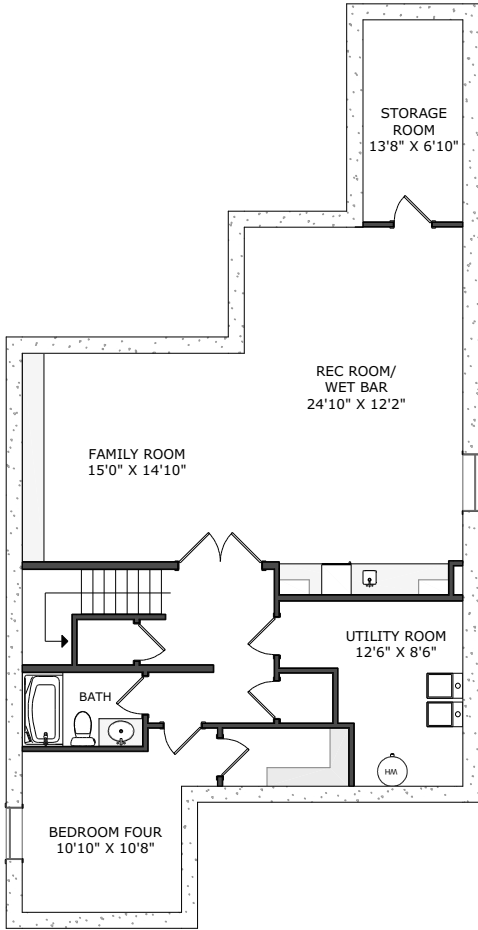

98 COOPERSTOWN COURT SW, AIRDRIE, AB

UPPER - 1299.42 Sq.ft. / 120.72 m2
RMS TOTAL - 1299.42 Sq.ft. / 120.72 m2
BASEMENT - 1381.01 Sq.ft. / 128.30 m2
*FINISHED TOTAL - 1262.77 Sq.ft. / 117.31 m2

SERGHEI CICALA
CENTURY 21 POWER REALTY
403.370.3335
CICALASERGHEI@GMAIL.COM
JULY 21, 2019

DETACHED SINGLE FAMILY

*RECA RMS MEASUREMENTS ARE TAKEN TO EXTERIOR FOUNDATION

BASEMENT