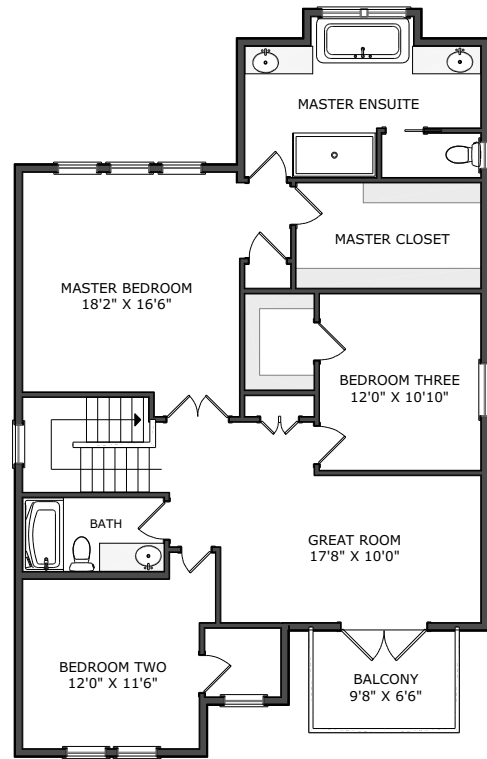

UPPER LEVEL